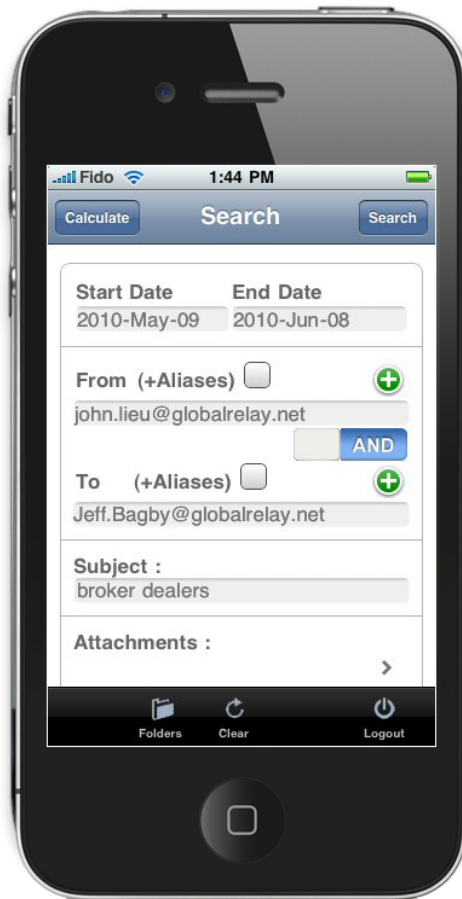

global relay search for iPhone

MOBILE MESSAGE ARCHIVE SEARCH

Access your Message Archive on the iPhone

Retrieve any message on the go. As an integrated part of Global Relay Archive, this innovative iPhone app provides quick mobile access to all archived message types, including email, IM, Bloomberg, BlackBerry, Thomson Reuters Messaging, Social Networks (LinkedIn, Facebook, Twitter) and more. Global Relay Search for iPhone is available in the App Store.

Fast and powerful search tools. At the core of Global Relay Search for iPhone is Global Relay's proprietary indexing technology – allowing users to rapidly search, reply, reply all, forward, and recover across every type of message. Advanced search functionality such as Boolean, wildcard, phrase and proximity searches ensure quick, accurate search results.

Benefit from an unlimited mailbox. Global Relay Search for iPhone gives users access to an unlimited personal mailbox, allowing easy retrieval of any historical message – regardless of message size or date.

Designed for Compliance

Ensure regulatory compliance. Global Relay Search for iPhone is an integrated component of Global Relay Archive. The system works to capture, serialize, index and preserve your firm's messages to meet the compliance requirements of firms in highly regulated industries. With more than 12 years experience, Global Relay is the expert in Compliance Messaging